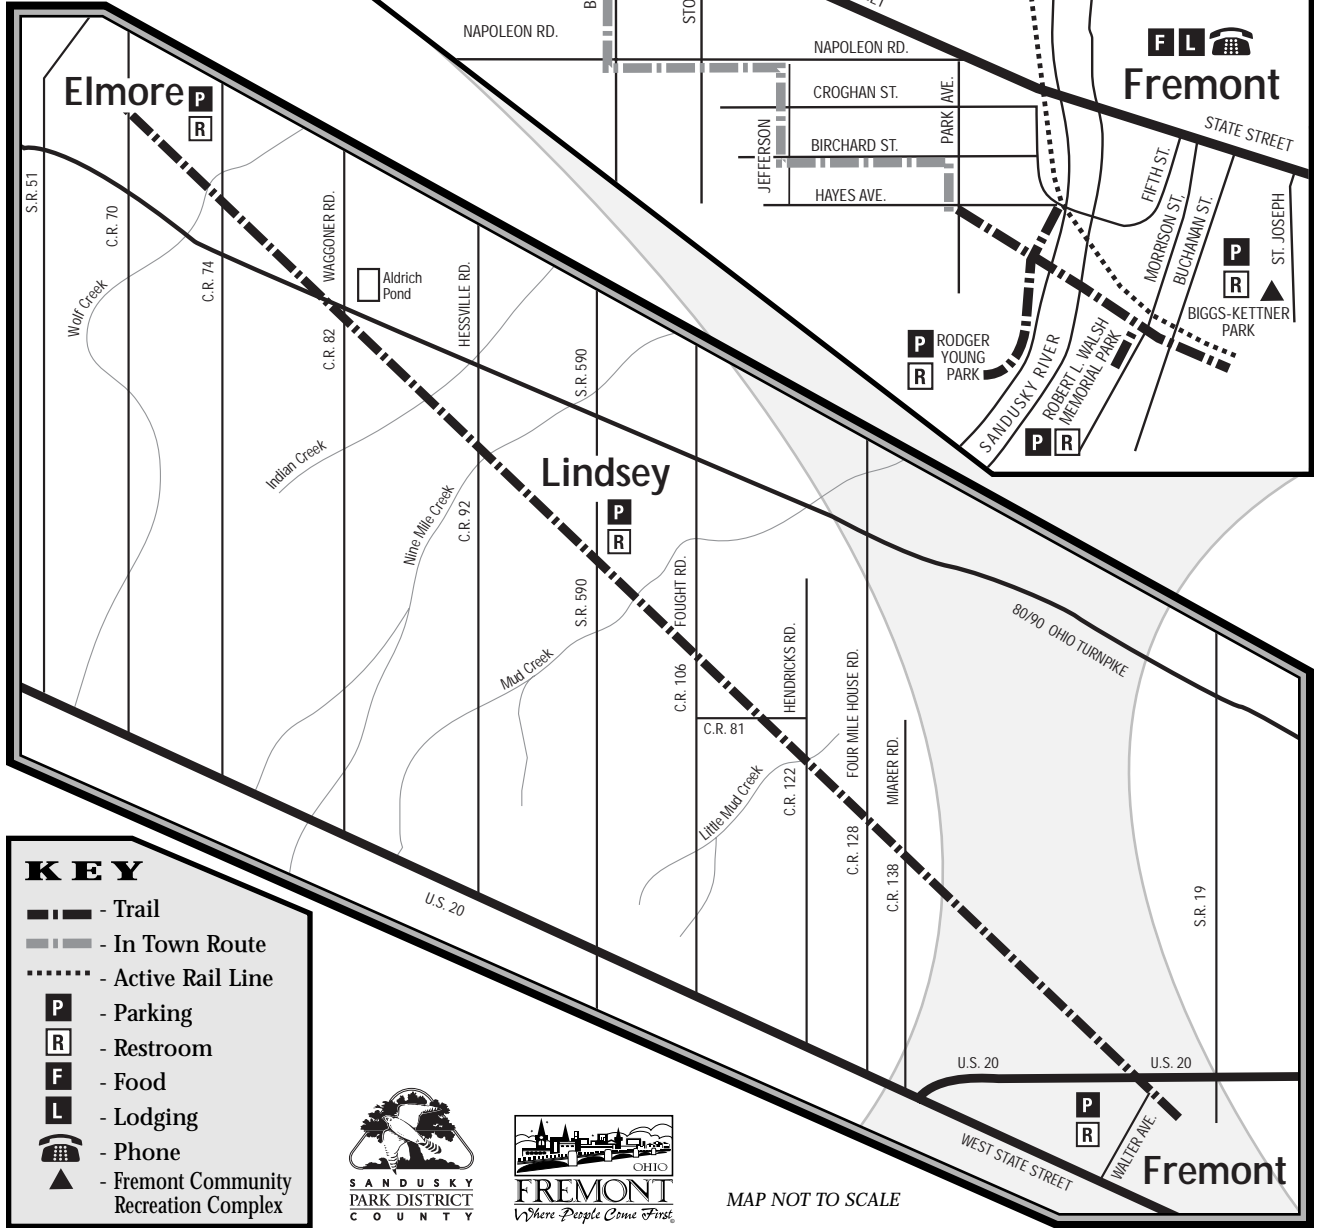

Trail Distance from Walter Ave., Fremont to Downtown Elmore – 10 miles

Trail Distance from Walter Ave., Fremont to Lindsey – 5 miles

Trail Distance from Lindsey to Elmore – 5 miles

TRAIL HOURS

Daylight to dark, year round

Call 9-1-1 for Emergencies

TRAIL ETIQUETTE & SAFETY

- Only non-motorized forms of transportation.
- Wear proper safety attire. Use of helmets is strongly recommended.
- Keep your equipment in good condition.
- Stop and yield to traffic at all crossroads.
- Respect private property.
- All pets must be on a leash. Clean up after your pet.
- Keep right except to pass. Announce passing to others.
- Do not litter.

Green Mile Markers on the North Coast Inland Trail in Sandusky County go from 41 thru 69.

MAP NOT TO SCALE