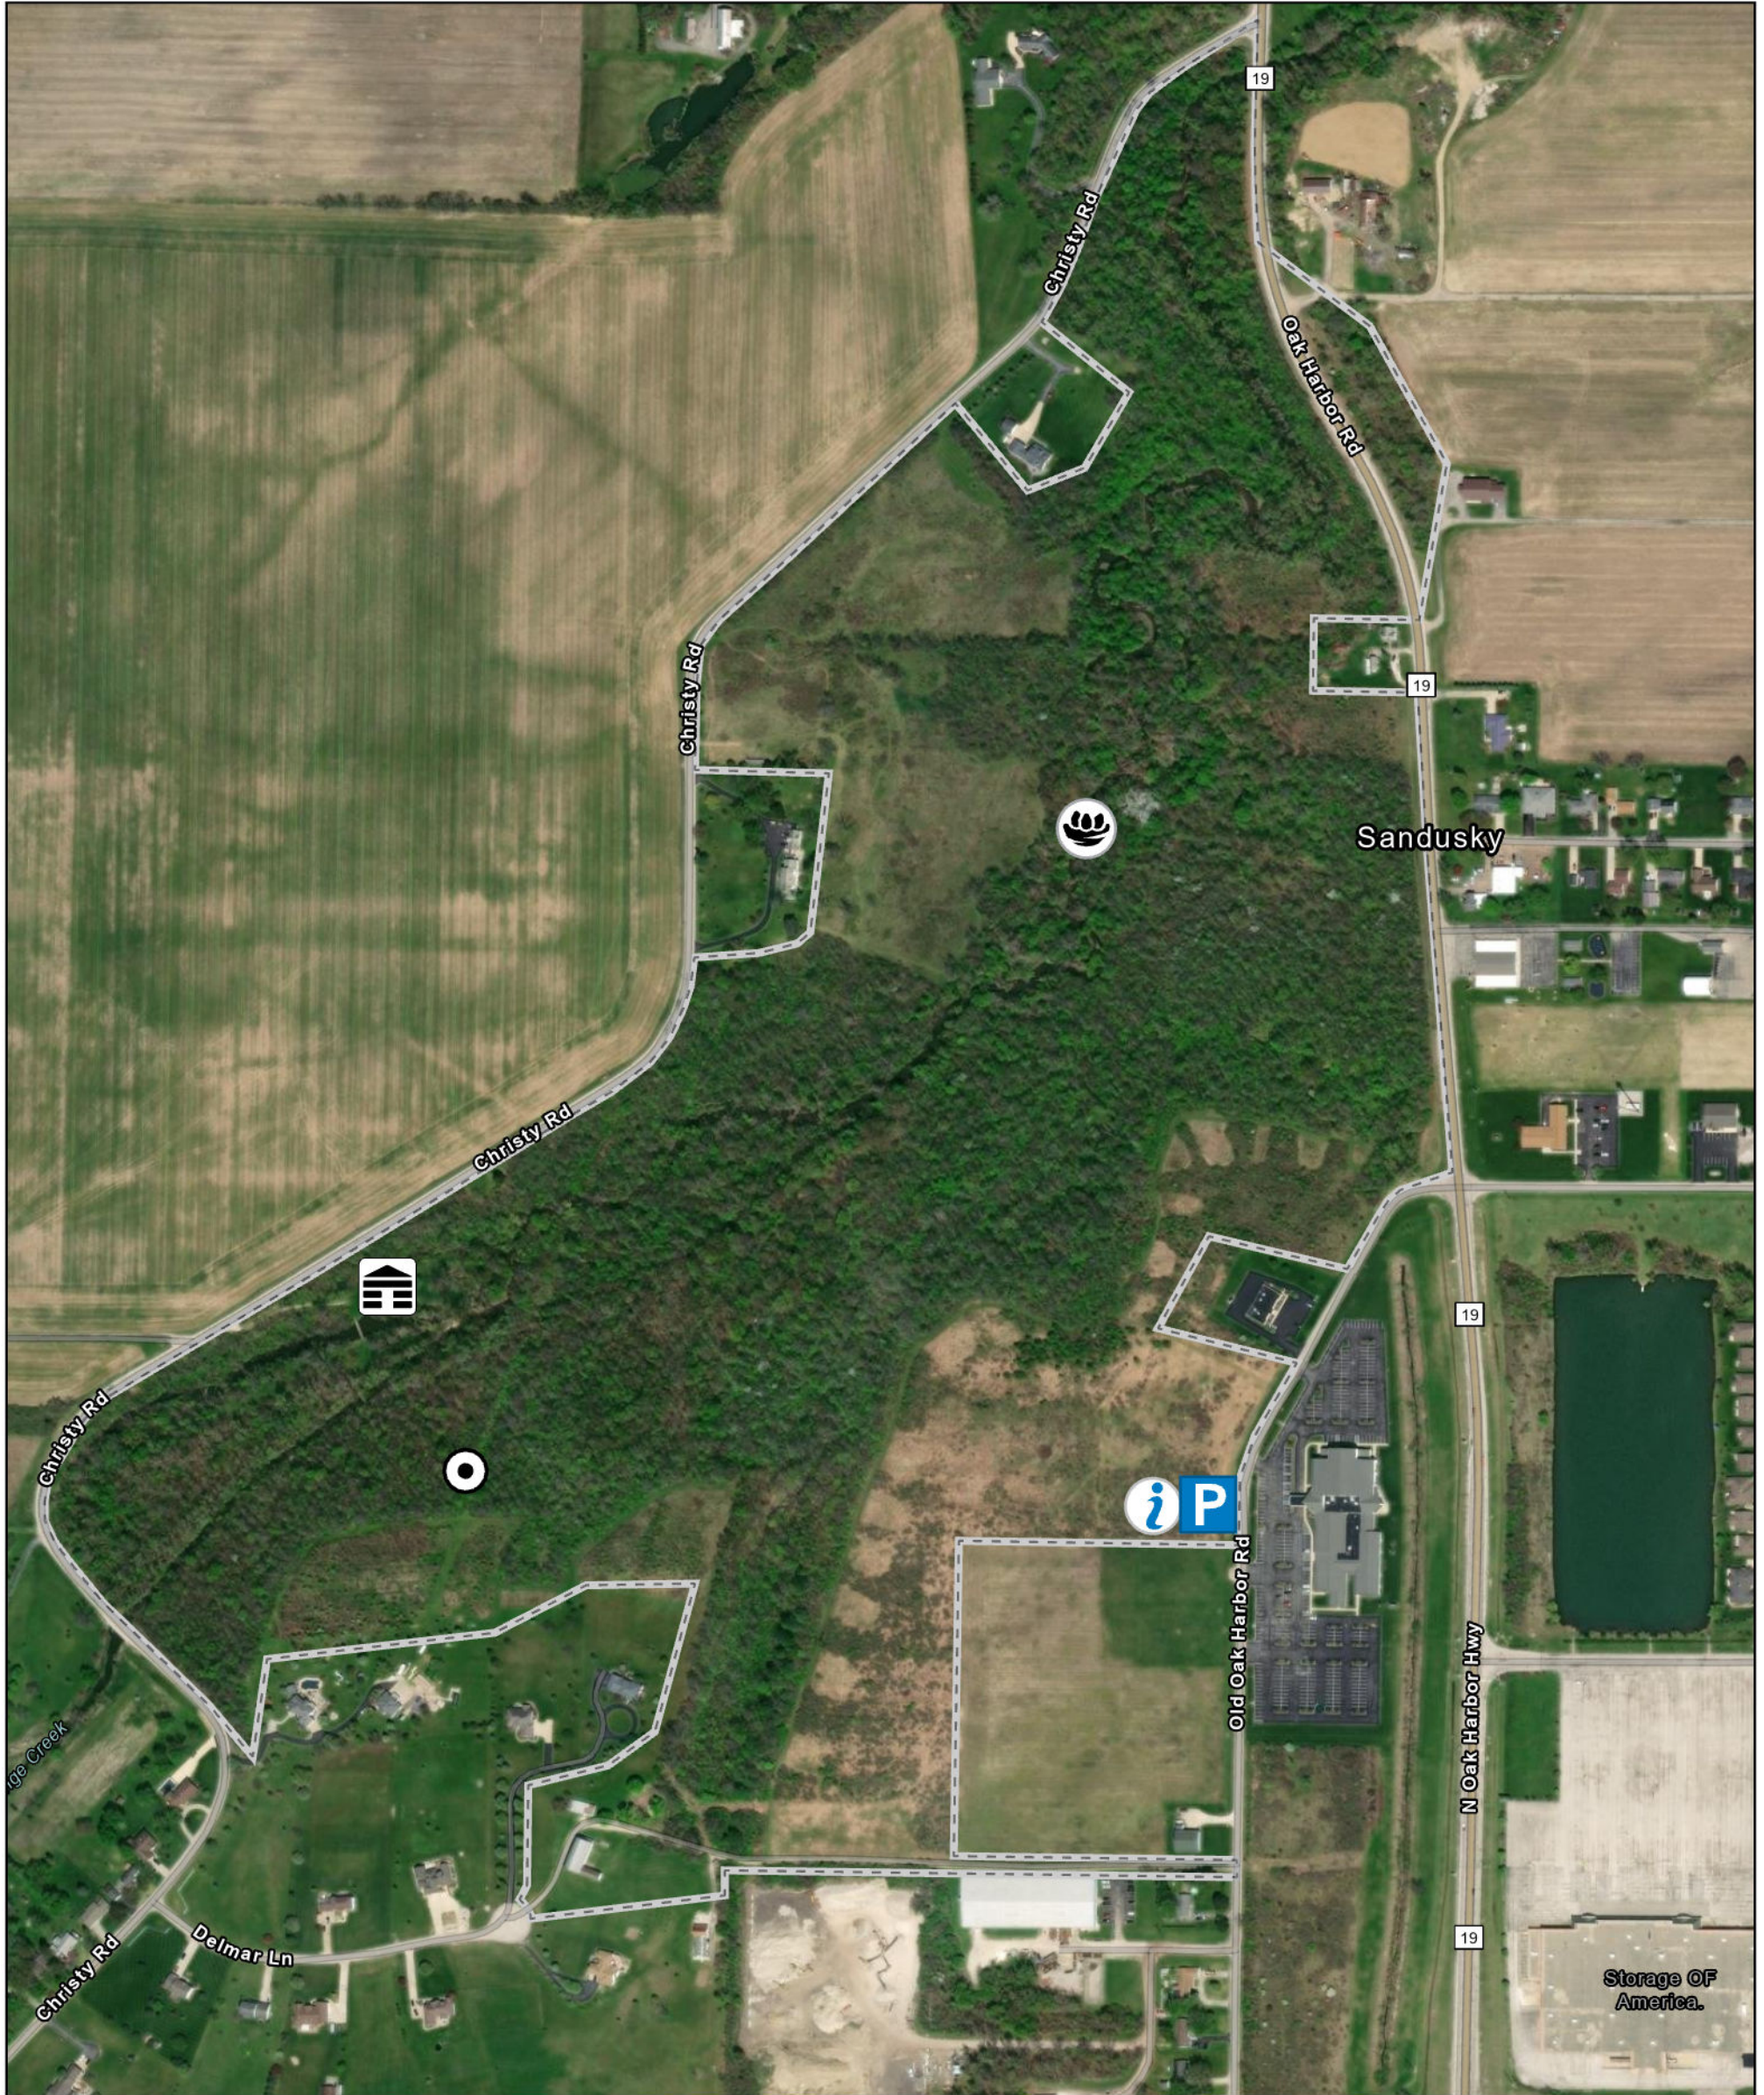

Christy Farm Nature Preserve Map

2020 Old Oak Harbor Road, Fremont, Ohio 43420

Legend

- Property Boundary
-  Scout Cabin
-  Rookery
-  Log Circle
-  Parking Lot
-  Kiosk

0 250 500 1,000 Feet

Updated Trail Map Coming Soon!