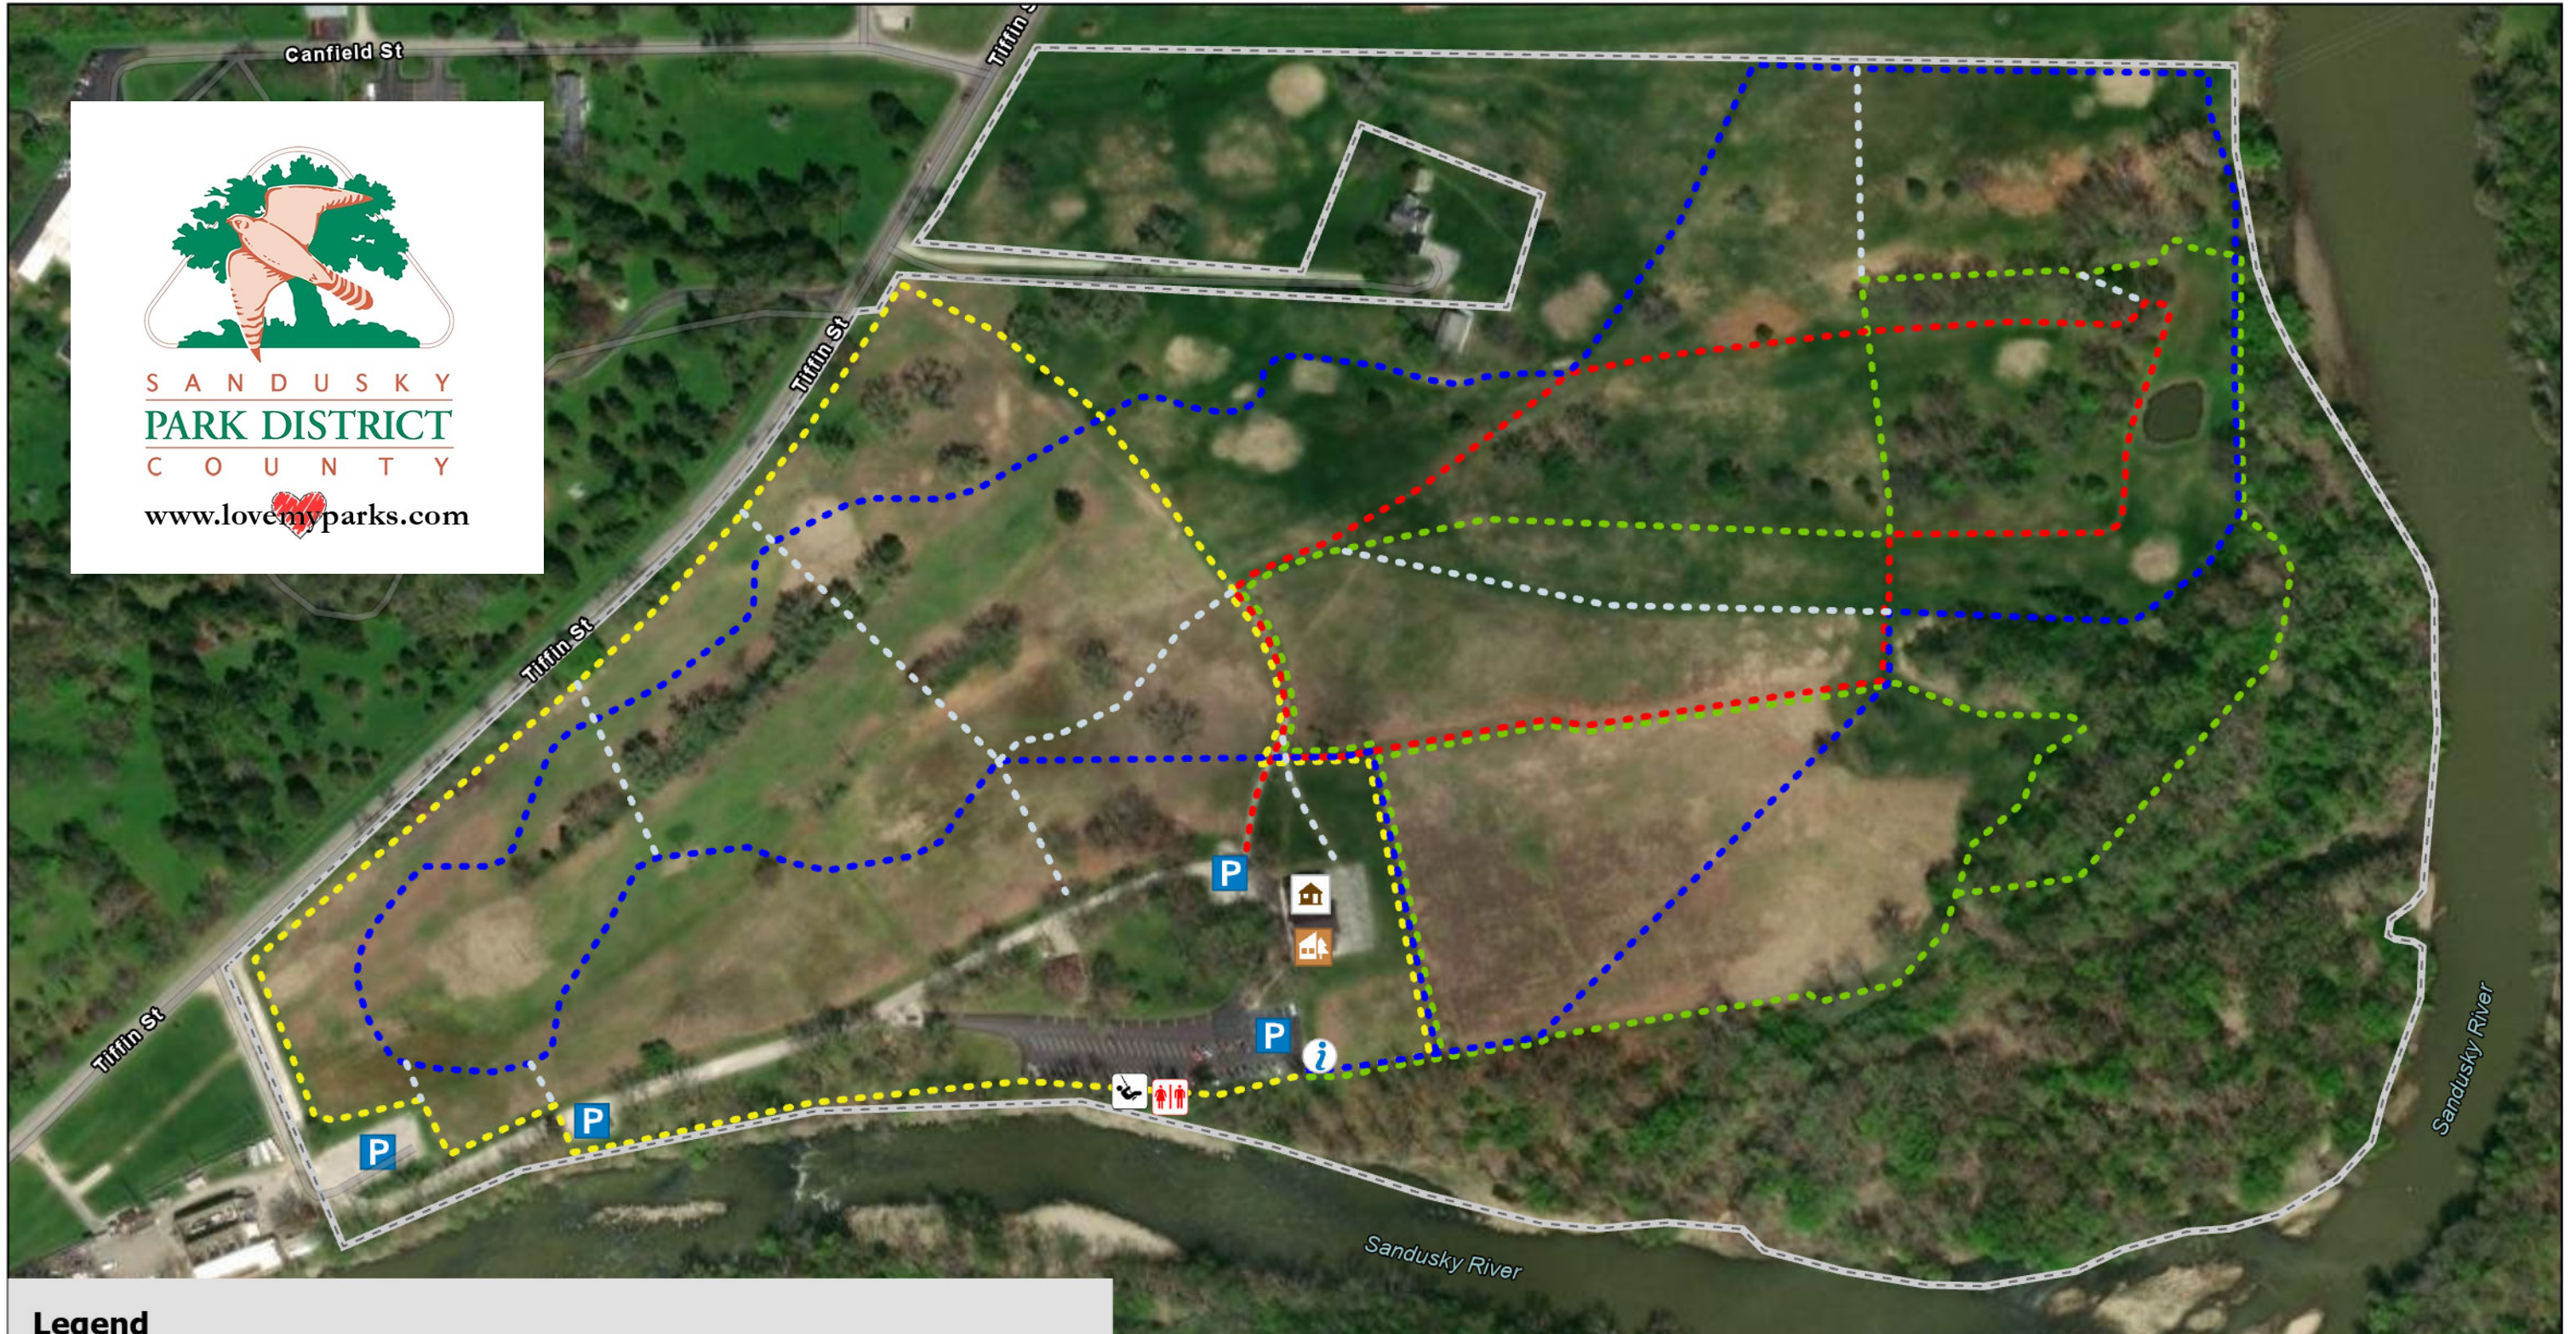

Don W. Miller Memorial Park Map

1329 Tiffin Street, Fremont, Ohio 43420

Legend

- | | | | |
|------------------------|----------|--------------------|------------------------|
| Property Boundary | Lodge | Blue Trail 1.47 mi | Green Short Loop .55mi |
| Parking Lot | Restroom | Red Trail .65mi | Green Long Loop .95mi |
| Administration Offices | Swing | Yellow Trail .85mi | Trail Connectors |