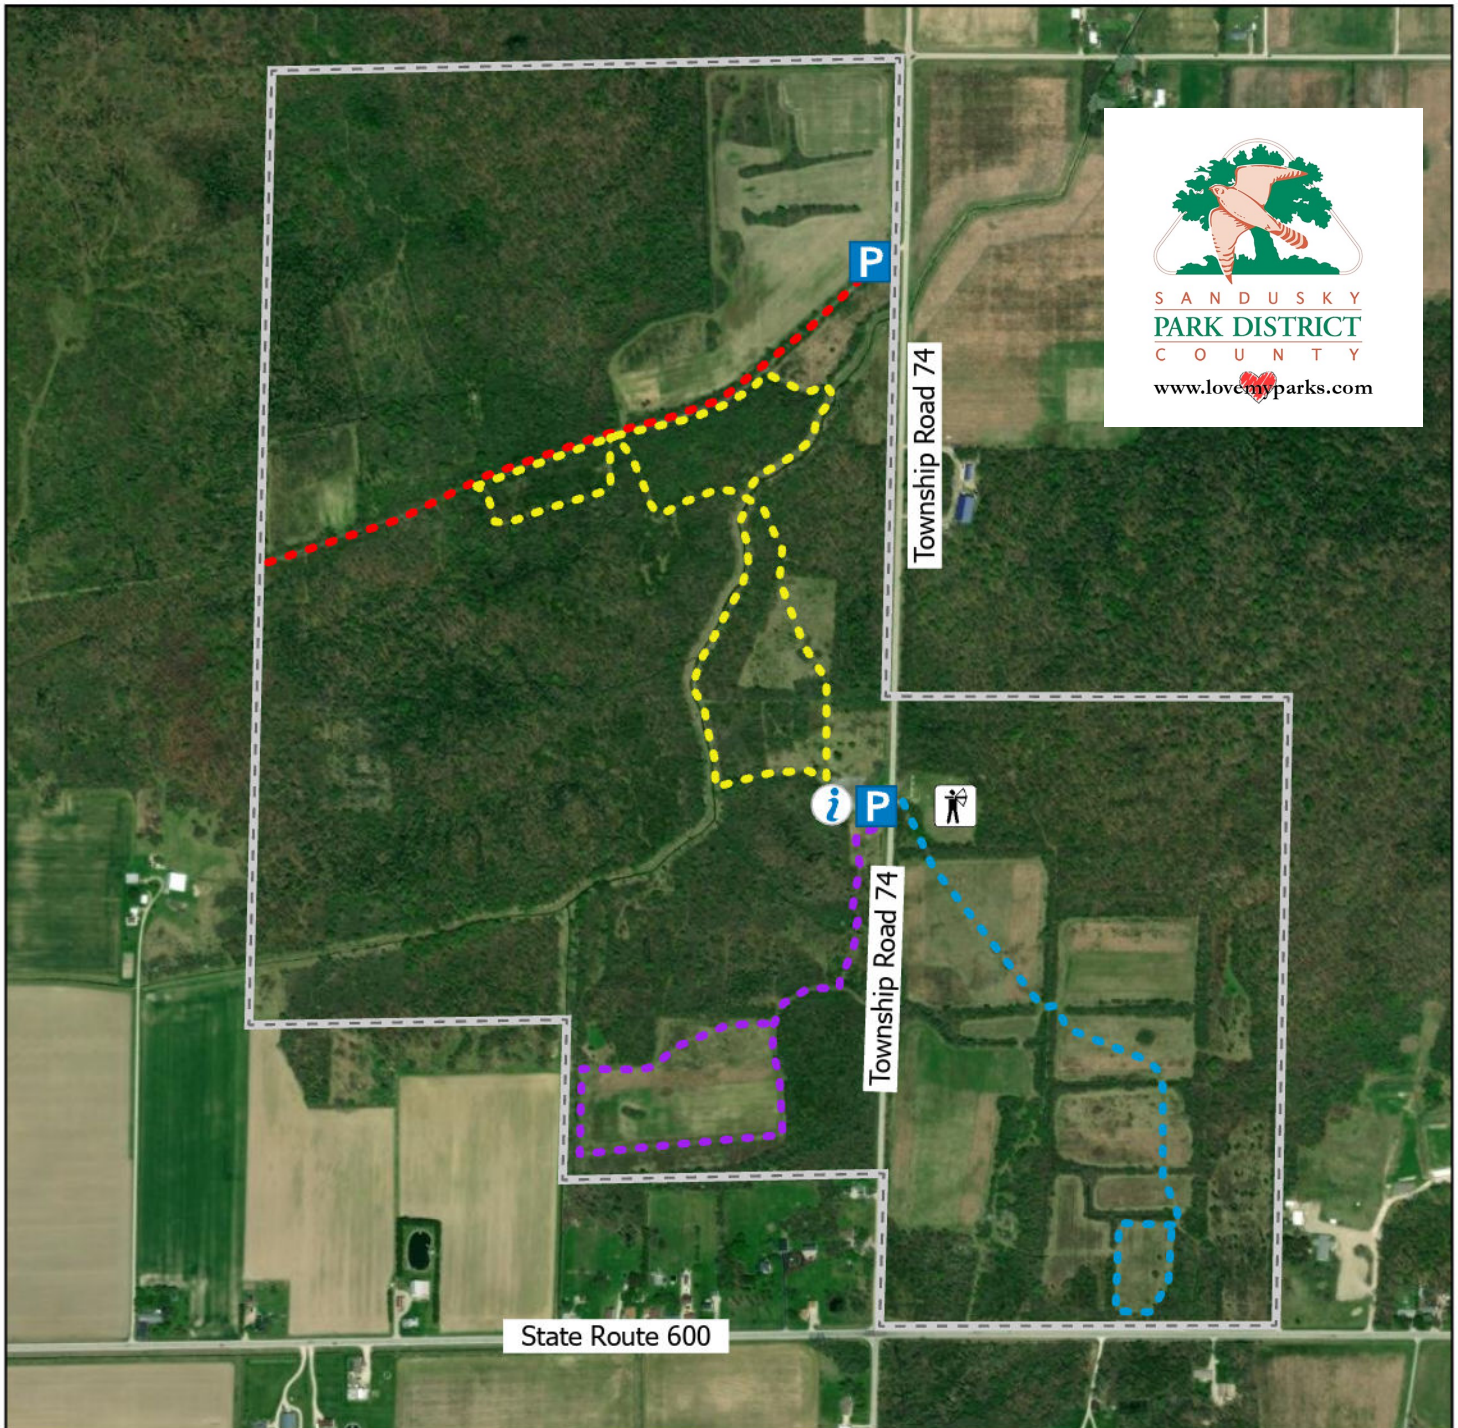

Ringneck Ridge Wildlife Area Map

2026 Township Road 74, Gibsonburg, Ohio 43431

Legend

- - - Property Boundary
- Yellow Trail 1.75 mi
- Red Trail 0.73 mi
- Blue Trail 0.86 mi
- Purple Trail 0.38 mi
- Parking Lot
- Archery Range
- Kiosk