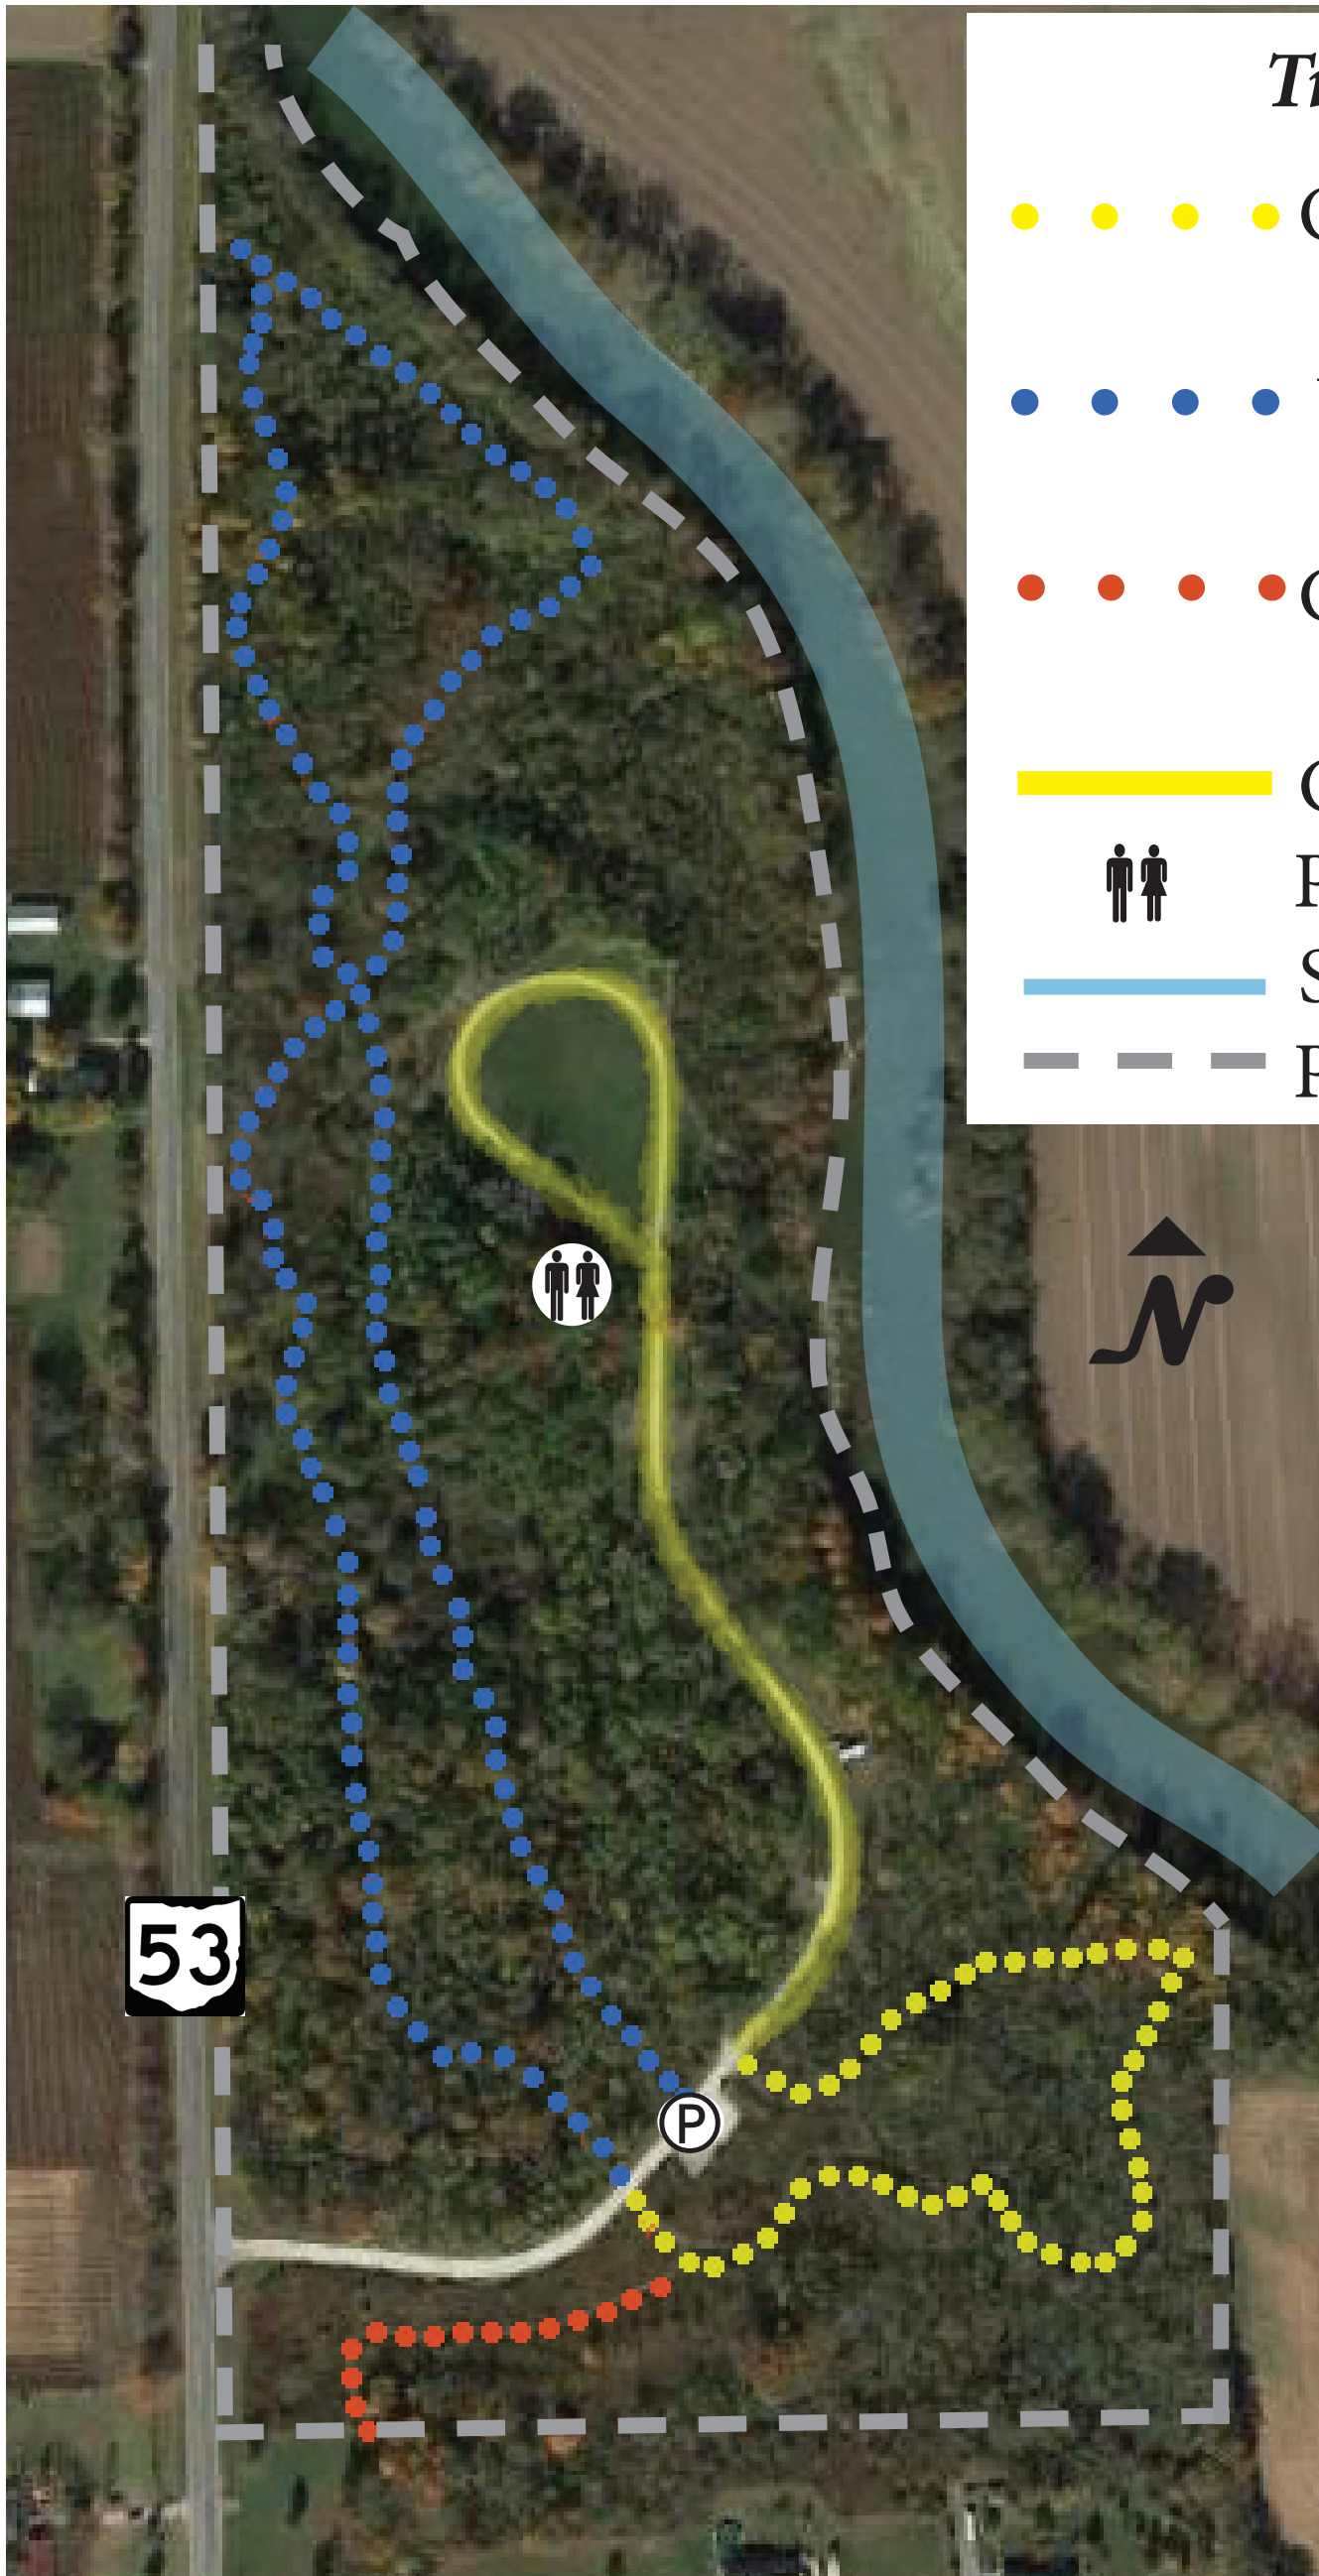

Wolf Creek Park: South Entrance

2701 South State Route 53

Fremont, OH 43420

Trail Key

- ● ● ● Overlook Trail
(.33 miles)
- ● ● ● Woodland Trail
(.97 miles)
- ● ● ● Cemetery Trail
(.10 miles)
- Camping Loop
- ♂ ♀ Primitive Toilets
- Sandusky River
- - - Park Boundary